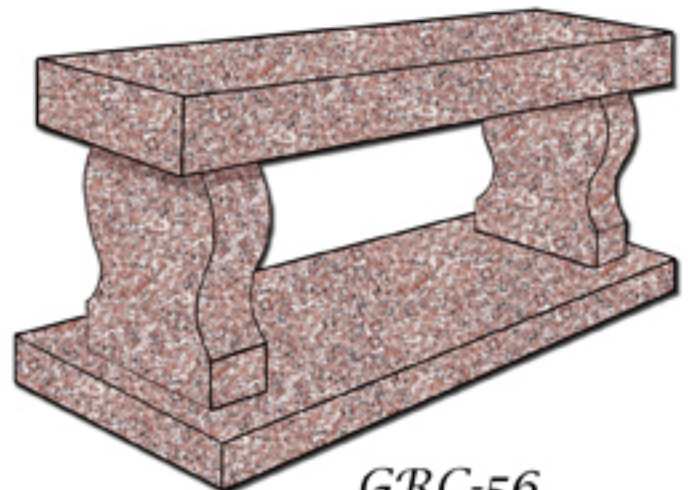

DETROIT MEMORIAL PARK

WEST

25200 Plymouth Rd Redford MI. 48239
(313) 533-1302

EAST

4280 E. 13 Mile Rd Warren MI. 48092
(586) 751-1313

Granite Memorial Benches

Super Bench

Reflection Bench

GRC-75

GRC-56

This is a photo reproduction. Actual material may vary slightly in color and texture.